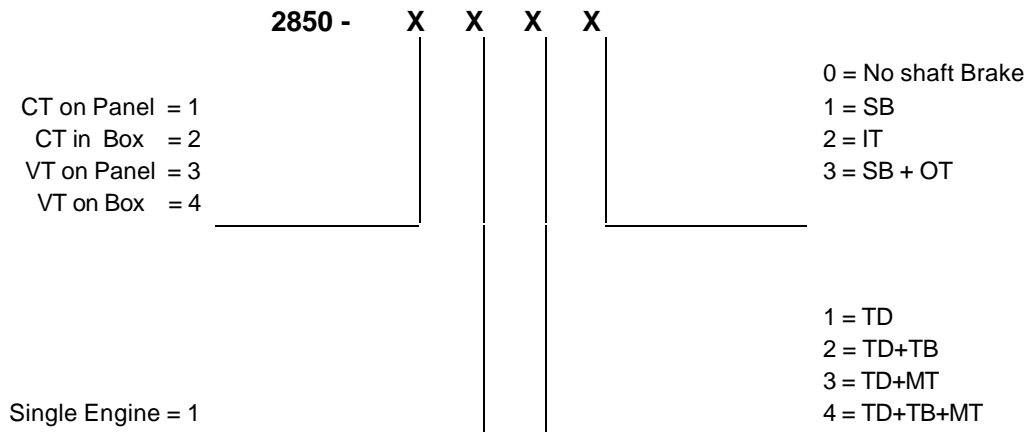

Repair Kits

Model 2835

2 only	1101-0006	“O” Ring
2 only	1101-0016	“O” Ring
1 only	1101-0029	“O” Ring
1 only	1101-0030	“O” Ring
1 only	1101-0113	“O” Ring
1 only	1105-2003	Diaphragm
1 only	3808-0003	Poppet

Model 2836

Same as Model **2837**

Model 2837

3 only	1101-0006	“O” Ring
1 only	1101-0012	“O” Ring
2 only	1101-0016	“O” Ring
1 only	1101-0029	“O” Ring
1 only	1101-0030	“O” Ring
1 only	1101-0113	“O” Ring
1 only	1105-2003	Diaphragm
1 only	2805-0003	Gasket
1 only	3808-0003	Poppet

The 2850 Series Repair Kit

<u>Letter codes:</u>	CT Constant Timing SB Shaft Brake OT Overriding Throttle TB Throttle Boost	VT Variable Timing IT Independent Throttle TD Throttle Delay MT Minimum Timing

Example:
a 2850-1121-RK would consist of the following kits: